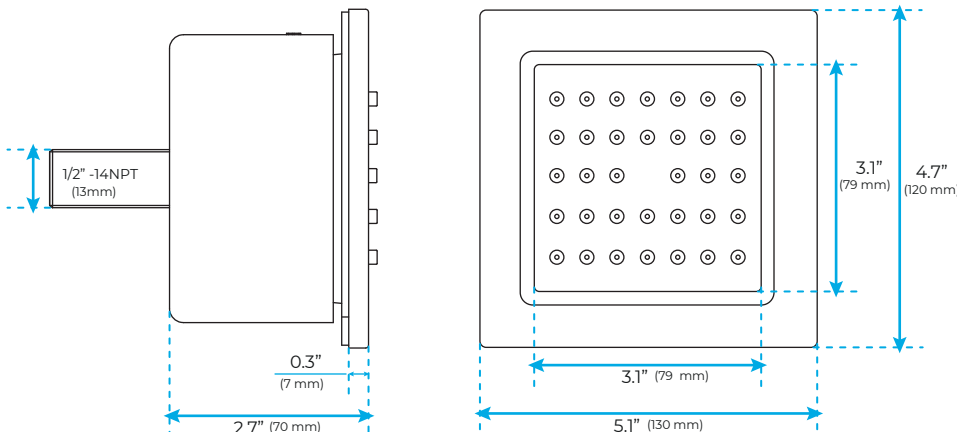

**TOUCH PANEL CONTROLLED LARGE MATTE BLACK THERMOSTATIC RECESSED CEILING MOUNT LED MUSICAL RAINFALL SHOWER SYSTEM WITH HAND SHOWER AND JETTED BODY SPRAYS SPECIFICATIONS**

Shower Panel /Hose Material: 304 Stainless Steel  
 Shower Head Size: 900\*300 mm  
 Showerheads Install: Embedded Ceiling Mounted  
 Concealed Mixer Install: Wall-Mounted  
 LED Shower Head Functions: Rainfall, Waterfall, Mist, Water Column  
 Water Pressure: 0.3 MPA  
 Water Flow: 16L/min~28L/min  
 Shower Accessories Material: Brass  
 LED Light: Need to Connect Power  
 LED Light Color: 64 Color  
 Shower Hose Length: 1.5M  
 AC: 100-265V 50/60Hz  
 Music: Need Bluetooth

## Hand Shower

Flow Rate: 2.0 GPM / 7.6 LPM

### FEATURES

- Material: Brass
- Base Plate Height: 5-1/8"
- Base Plate Width: 5-1/8"
- Jet Surface Area: 3-1/8"
- Surface Depth: 1/4"
- Adjustment Angle: 5°
- Male NPT Connection: 1/2"
- Maximum Flow Rate: 2.5 GPM (9.5L/min) max @ 80 psi