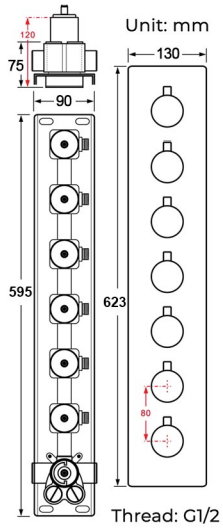

Shower Mixer

Product shown is only for installation display purpose