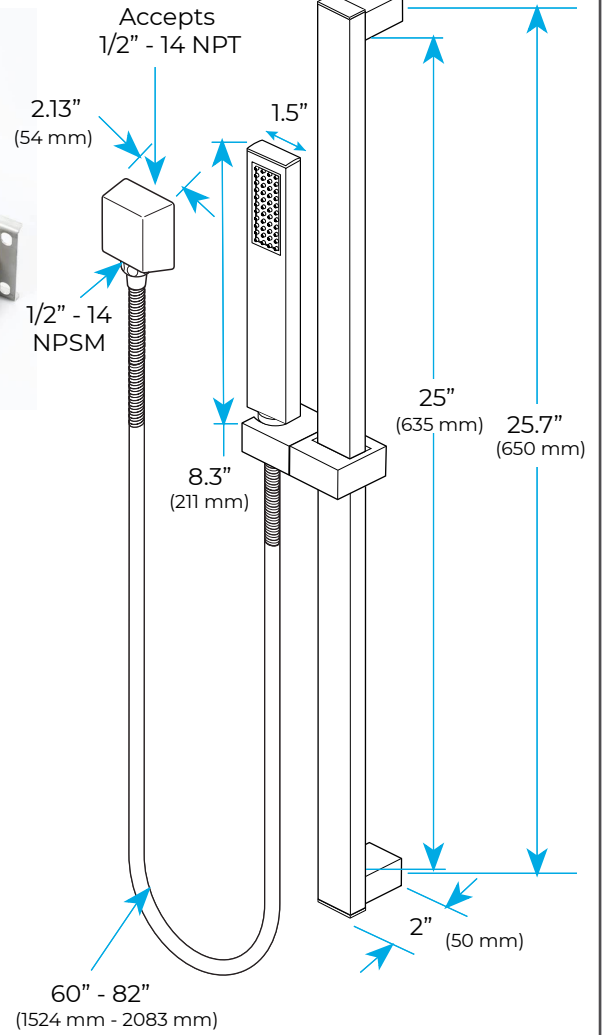

**TOUCH PANEL CONTROLLED LARGE MATTE BLACK THERMOSTATIC RECESSED CEILING MOUNT LED MUSICAL RAINFALL SHOWER SYSTEM WITH HAND SHOWER AND JETTED BODY SPRAYS SPECIFICATIONS**

Shower Panel /Hose Material: 304 Stainless Steel  
 Shower Head Size: 900\*300 mm  
 Showerheads Install: Embedded Ceiling Mounted  
 Concealed Mixer Install: Wall-Mounted  
 LED Shower Head Functions: Rainfall, Waterfall, Mist, Water Column  
 Water Pressure: 0.3 MPA  
 Water Flow: 16L/min~28L/min  
 Shower Accessories Material: Brass  
 LED Light: Need to Connect Power  
 LED Light Color: 64 Color  
 Shower Hose Length: 1.5M  
 AC: 100-265V 50/60Hz  
 Music: Need Bluetooth

Product shown is only for installation display purpose

**Touch Panel Control**

All dimensions and specifications are nominal and may vary. Use actual products for accuracy in critical situations.

## Hand Shower

Flow Rate: 2.0 GPM / 7.6 LPM

### FEATURES

- Material: Brass
- Base Plate Height: 5-1/8"
- Base Plate Width: 5-1/8"
- Jet Surface Area: 3-1/8"
- Surface Depth: 1/4"
- Adjustment Angle: 5°
- Male NPT Connection: 1/2"
- Maximum Flow Rate: 2.5 GPM (9.5L/min) max @ 80 psi