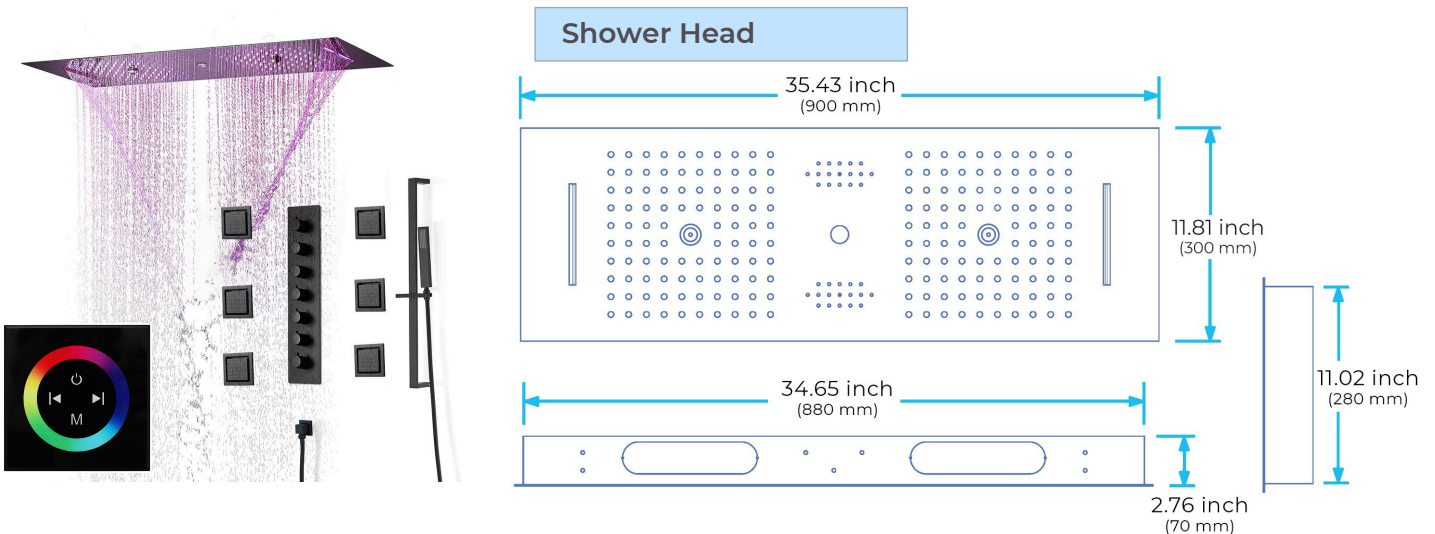

**TOUCH PANEL CONTROLLED LARGE MATTE BLACK THERMOSTATIC RECESSED CEILING MOUNT LED MUSICAL RAINFALL SHOWER SYSTEM WITH HAND SHOWER AND JETTED BODY SPRAYS SPECIFICATIONS**

Shower Panel /Hose Material: 304 Stainless Steel  
 Shower Head Size: 900\*300 mm  
 Showerheads Install: Embedded Ceiling Mounted  
 Concealed Mixer Install: Wall-Mounted  
 LED Shower Head Functions: Rainfall, Waterfall, Mist, Water Column  
 Water Pressure: 0.3 MPA  
 Water Flow: 16L/min~28L/min  
 Shower Accessories Material: Brass  
 LED Light: Need to Connect Power  
 LED Light Color: 64 Color  
 Shower Hose Length: 1.5M  
 AC: 100-265V 50/60Hz  
 Music: Need Bluetooth

Product shown is only for installation display purpose

**Touch Panel Control**

All dimensions and specifications are nominal and may vary. Use actual products for accuracy in critical situations.

## Hand Shower

Flow Rate: 2.0 GPM / 7.6 LPM

### FEATURES

- Material: Brass
- Base Plate Height: 5-1/8"
- Base Plate Width: 5-1/8"
- Jet Surface Area: 3-1/8"
- Surface Depth: 1/4"
- Adjustment Angle: 5°
- Male NPT Connection: 1/2"
- Maximum Flow Rate: 2.5 GPM (9.5L/min) max @ 80 psi