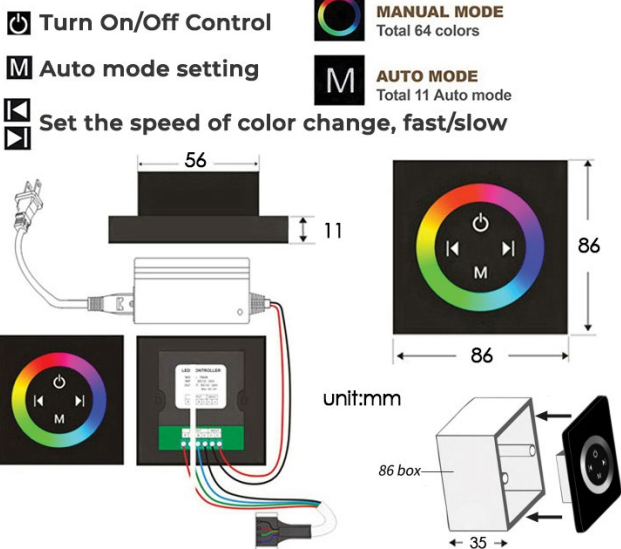

**TOUCH PANEL CONTROLLED LARGE MATTE BLACK THERMOSTATIC RECESSED CEILING MOUNT LED MUSICAL RAINFALL SHOWER SYSTEM WITH HAND SHOWER AND JETTED BODY SPRAYS SPECIFICATIONS**

Shower Panel /Hose Material: 304 Stainless Steel  
 Shower Head Size: 900\*300 mm  
 Showerheads Install: Embedded Ceiling Mounted  
 Concealed Mixer Install: Wall-Mounted  
 LED Shower Head Functions: Rainfall, Waterfall, Mist, Water Column  
 Water Pressure: 0.3 MPA  
 Water Flow: 16L/min~28L/min  
 Shower Accessories Material: Brass  
 LED Light: Need to Connect Power  
 LED Light Color: 64 Color  
 Shower Hose Length: 1.5M  
 AC: 100-265V 50/60Hz  
 Music: Need Bluetooth

Product shown is only for installation display purpose

**Touch Panel Control**

All dimensions and specifications are nominal and may vary. Use actual products for accuracy in critical situations.

## Hand Shower

Flow Rate: 2.0 GPM / 7.6 LPM

### FEATURES

- Material: Brass
- Base Plate Height: 5-1/8"
- Base Plate Width: 5-1/8"
- Jet Surface Area: 3-1/8"
- Surface Depth: 1/4"
- Adjustment Angle: 5°
- Male NPT Connection: 1/2"
- Maximum Flow Rate: 2.5 GPM (9.5L/min) max @ 80 psi